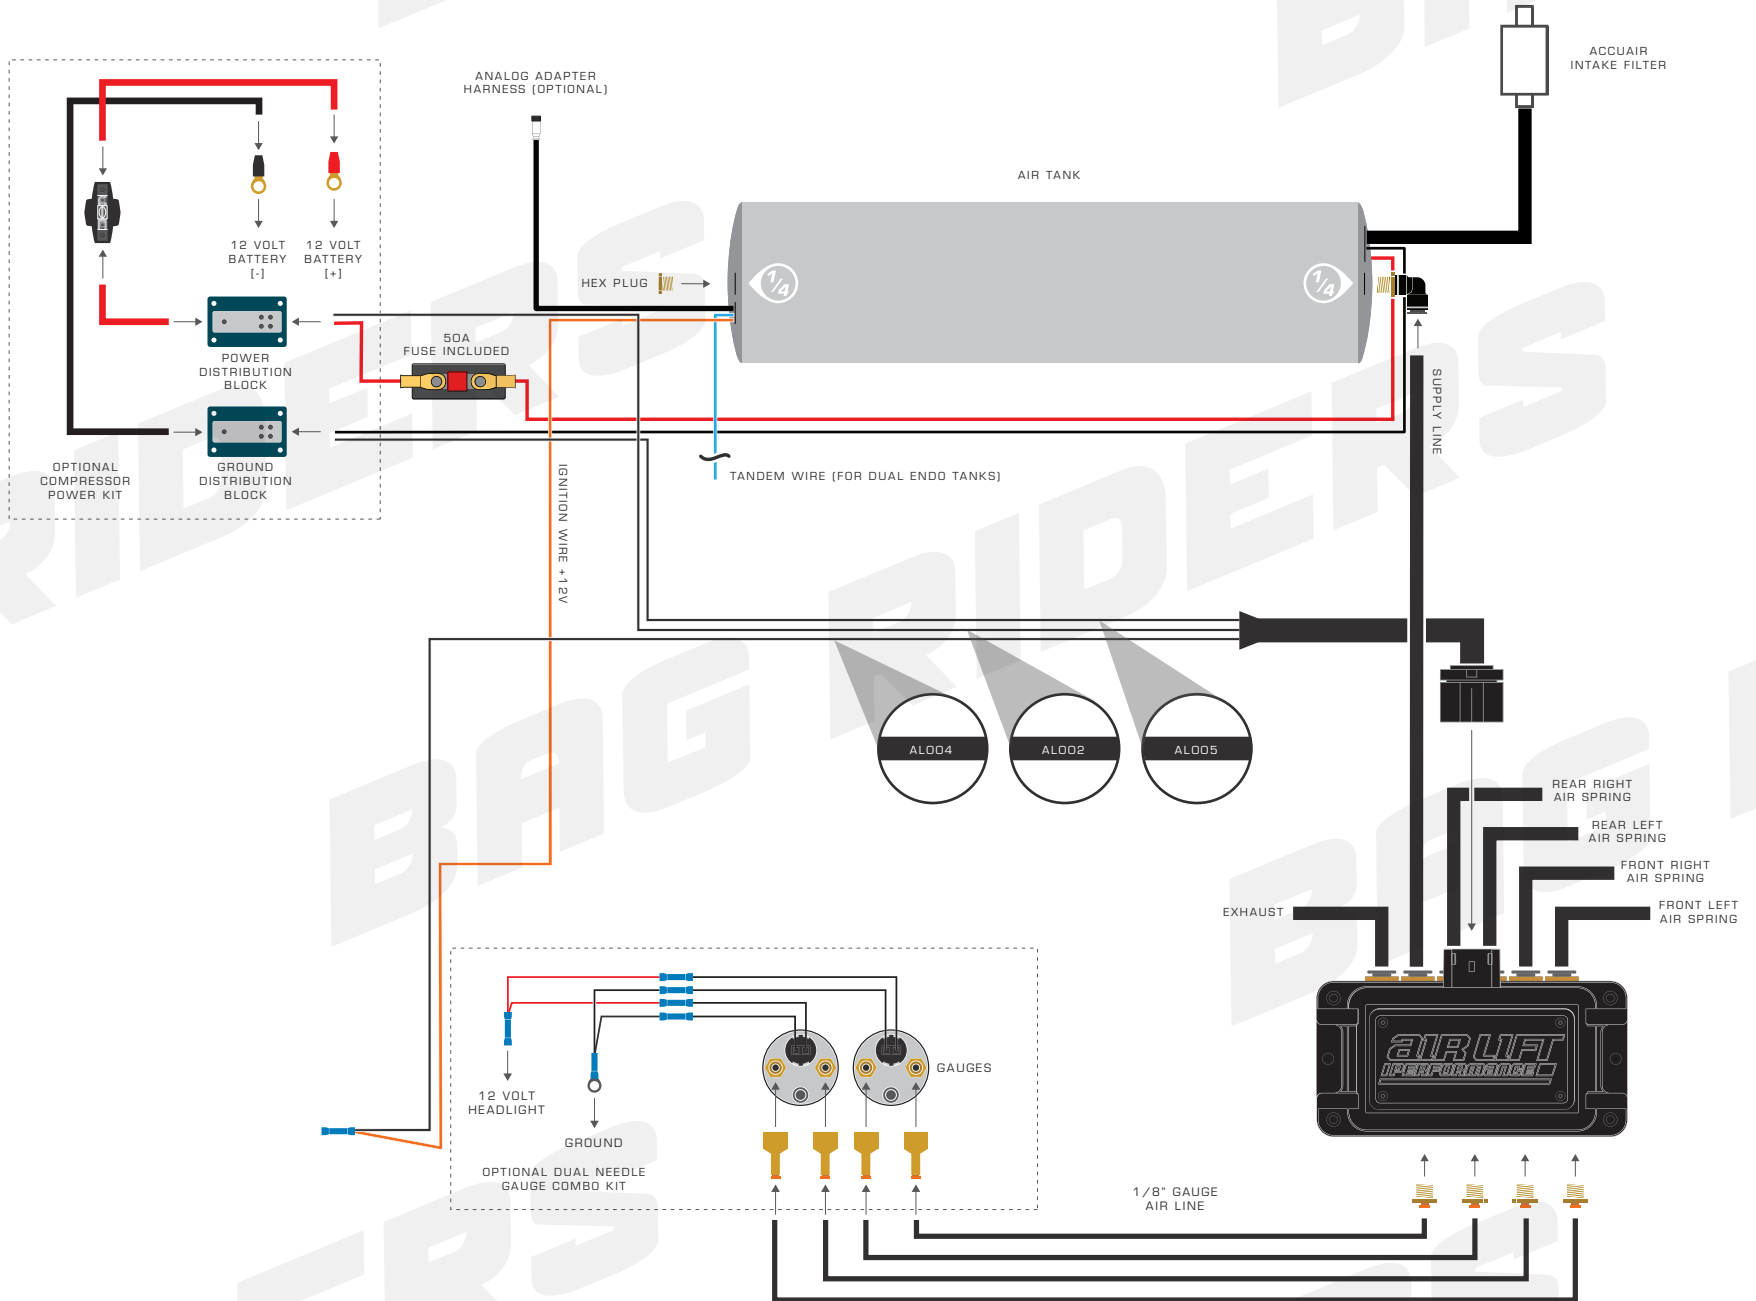

ENDO CT TANK (INTERNAL COMPRESSOR)

@BAG RIDERS, LLC. — NOT TO SCALE