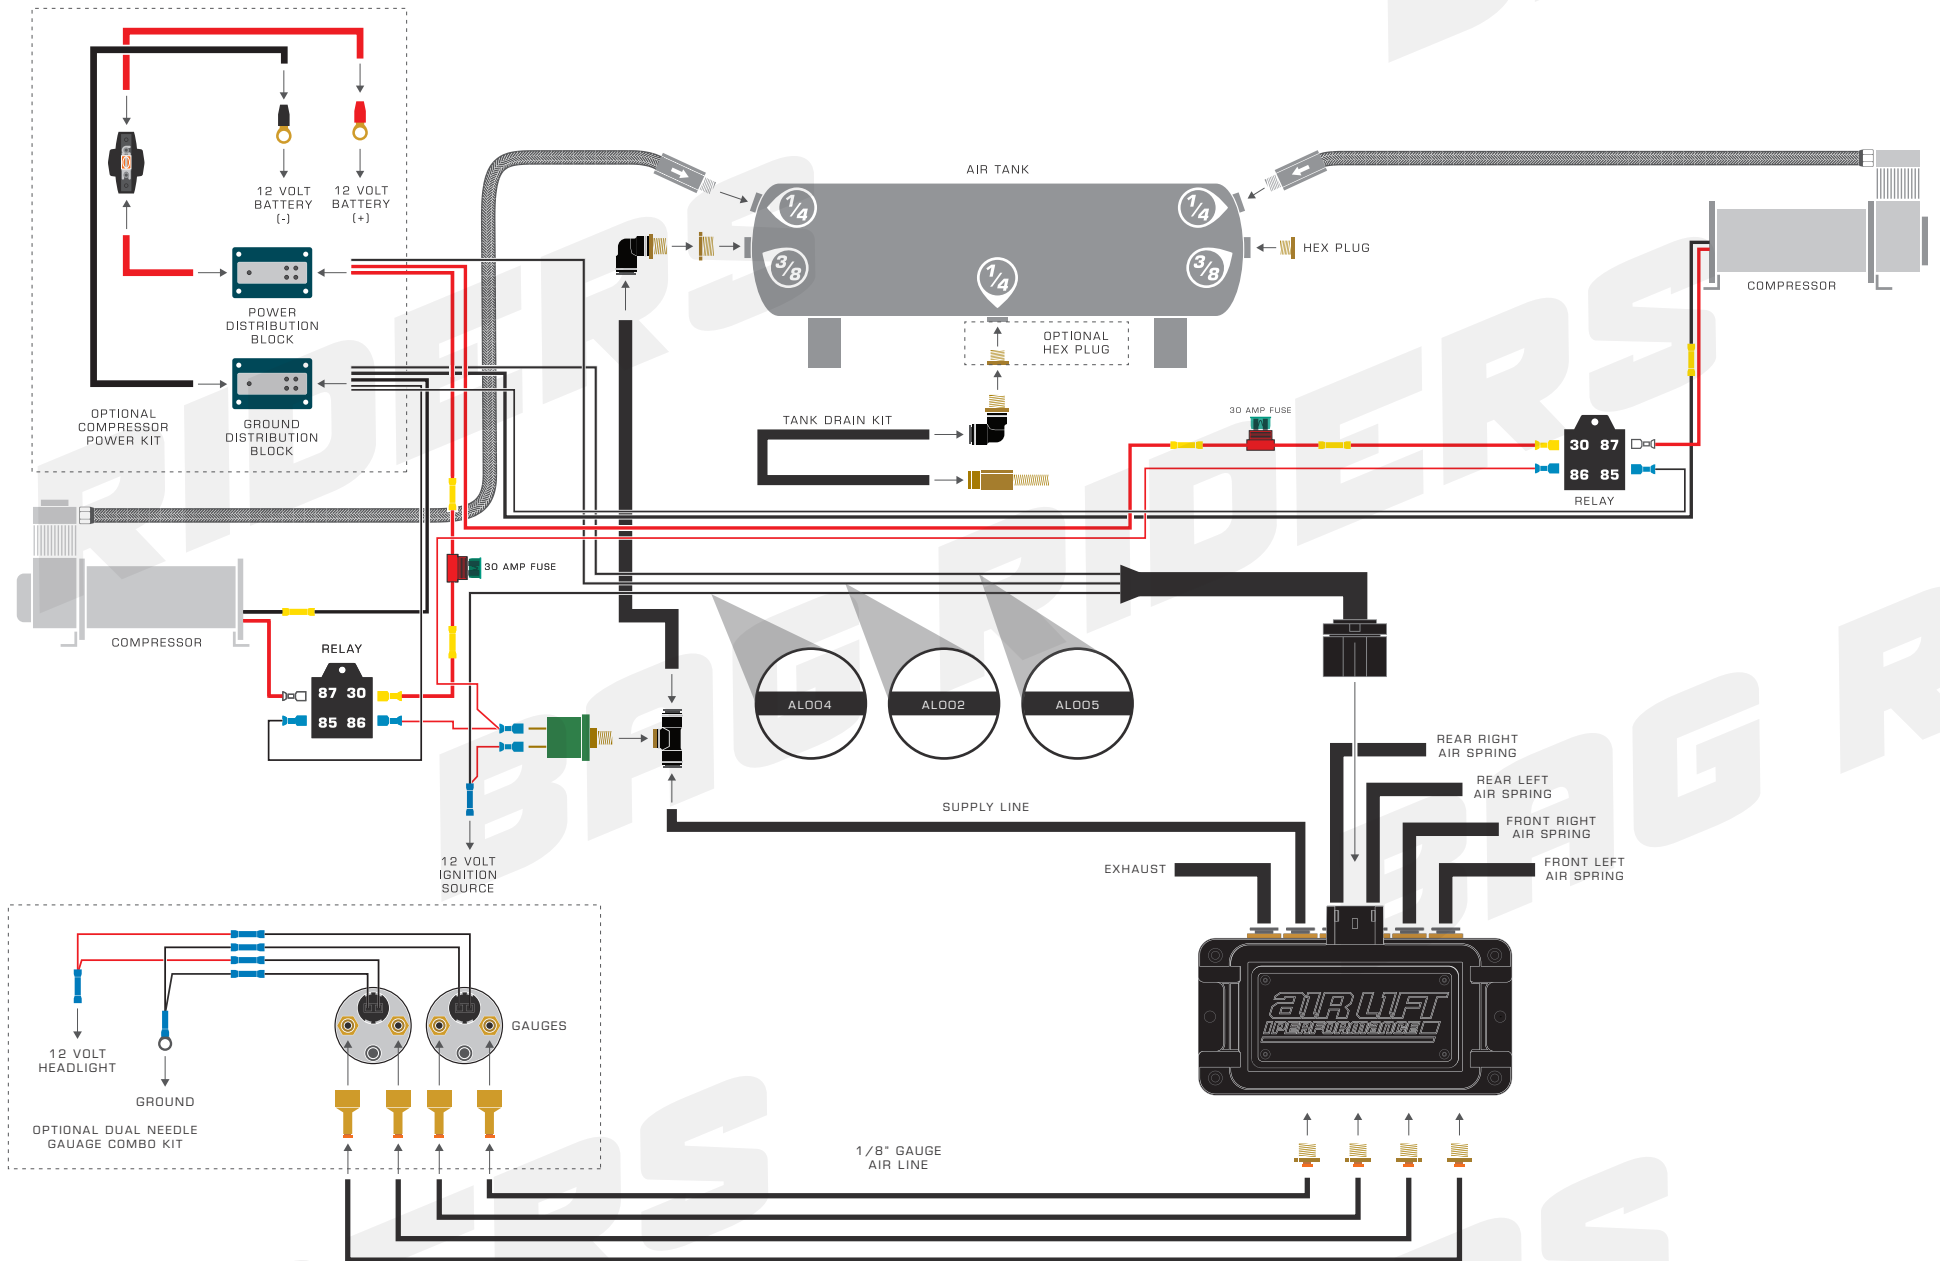

DUAL COMPRESSORS WITH WATER TRAP(S)

@BAG RIDERS, LLC. — NOT TO SCALE