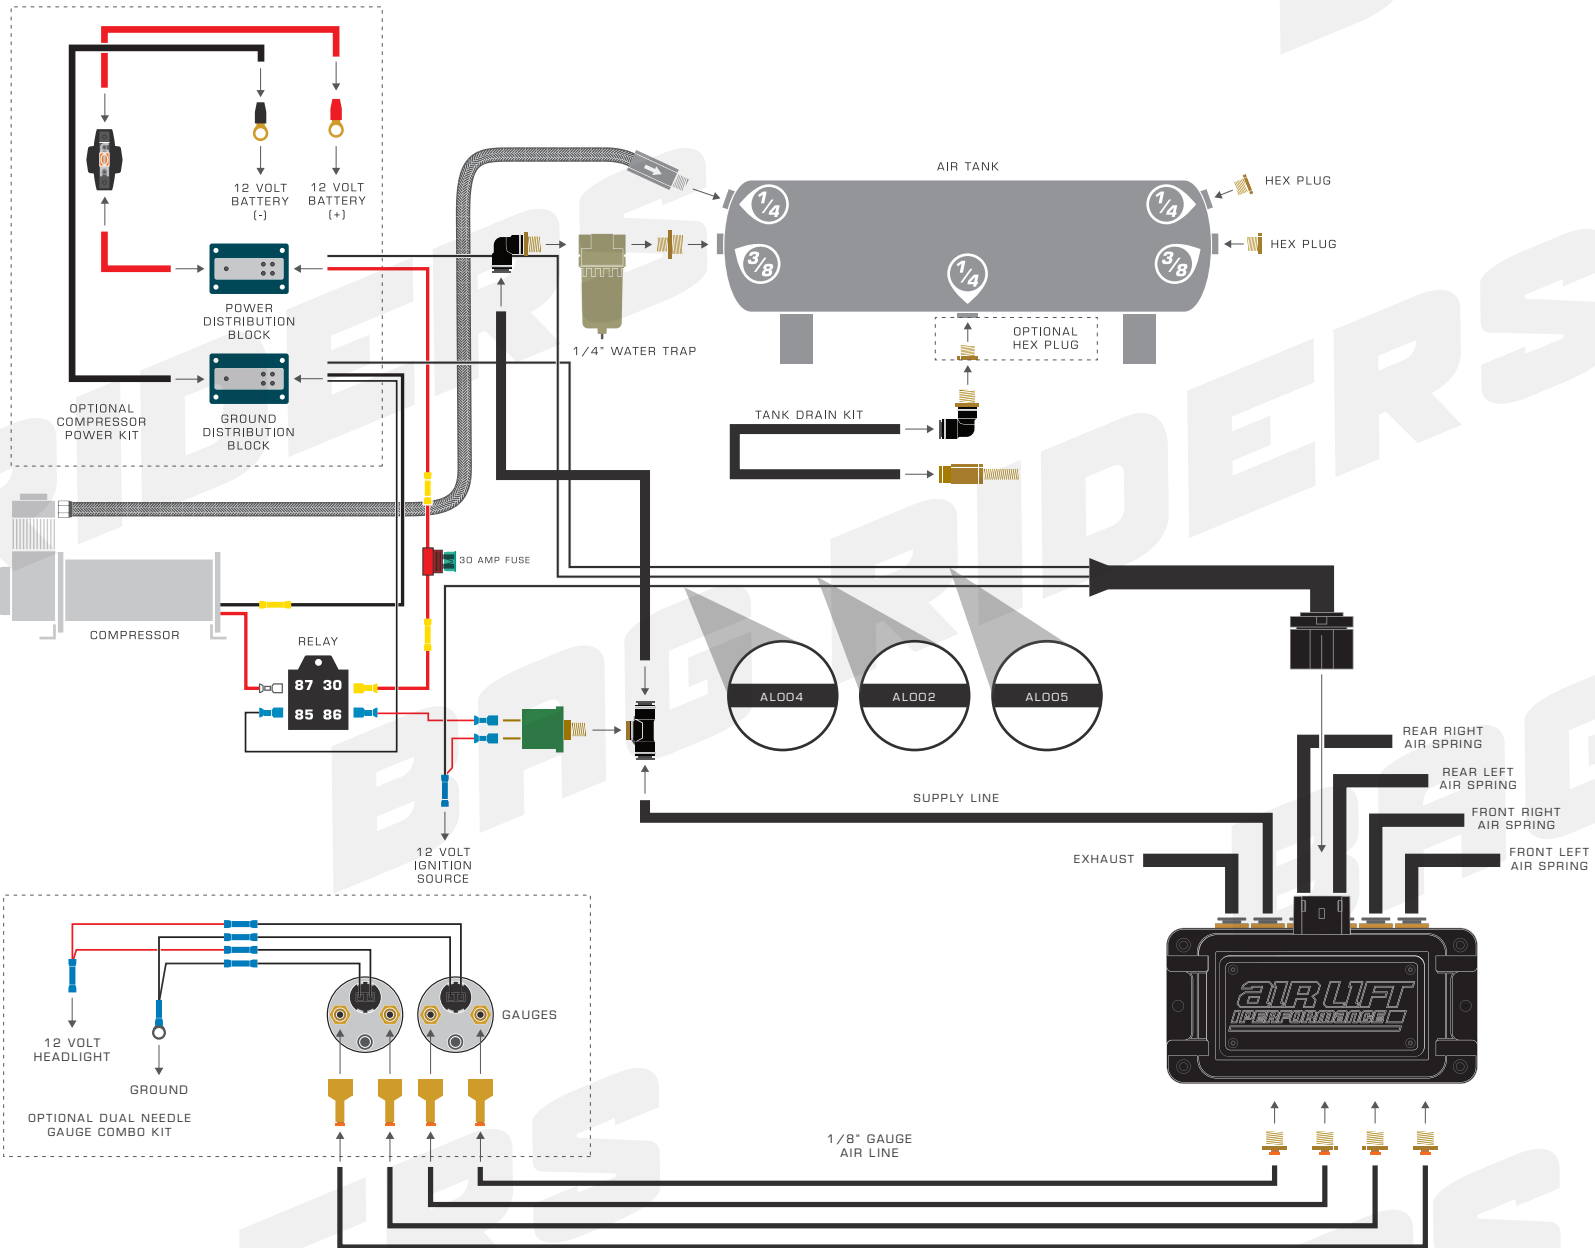

SINGLE COMPRESSOR WITH WATER TRAP(S)

@BAG RIDERS, LLC. — NOT TO SCALE