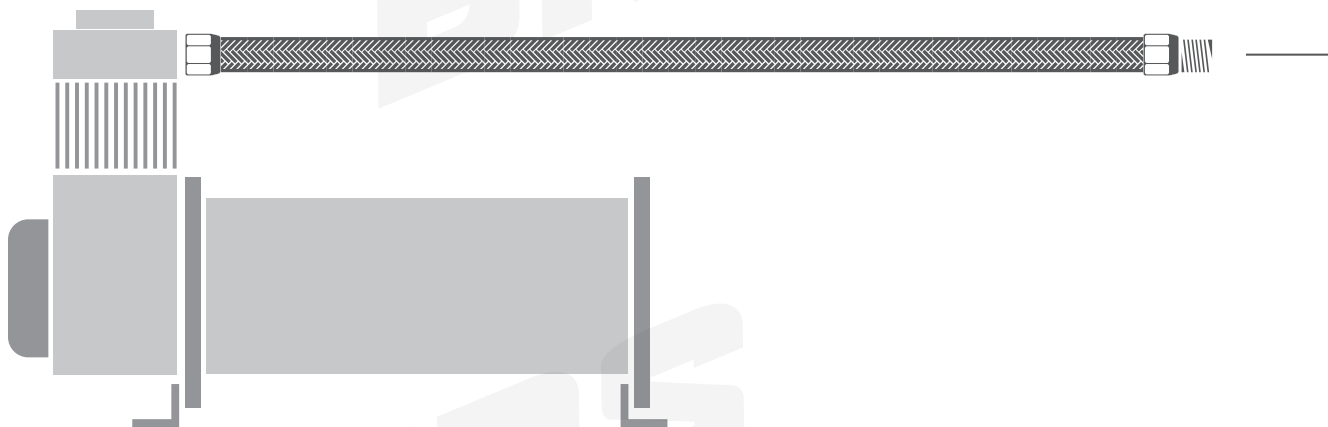

@BAG RIDERS, LLC. — NOT TO SCALE

DUAL COMPRESSORS WITHOUT WATER TRAP(S)

@BAG RIDERS, LLC. — NOT TO SCALE

SMC REPLACEMENT CHECK VALVE

@BAG RIDERS, LLC. — NOT TO SCALE

REMOVE STANDARD VIAIR CHECK VALVE.

REPLACE WITH SMC CHECK VALVE