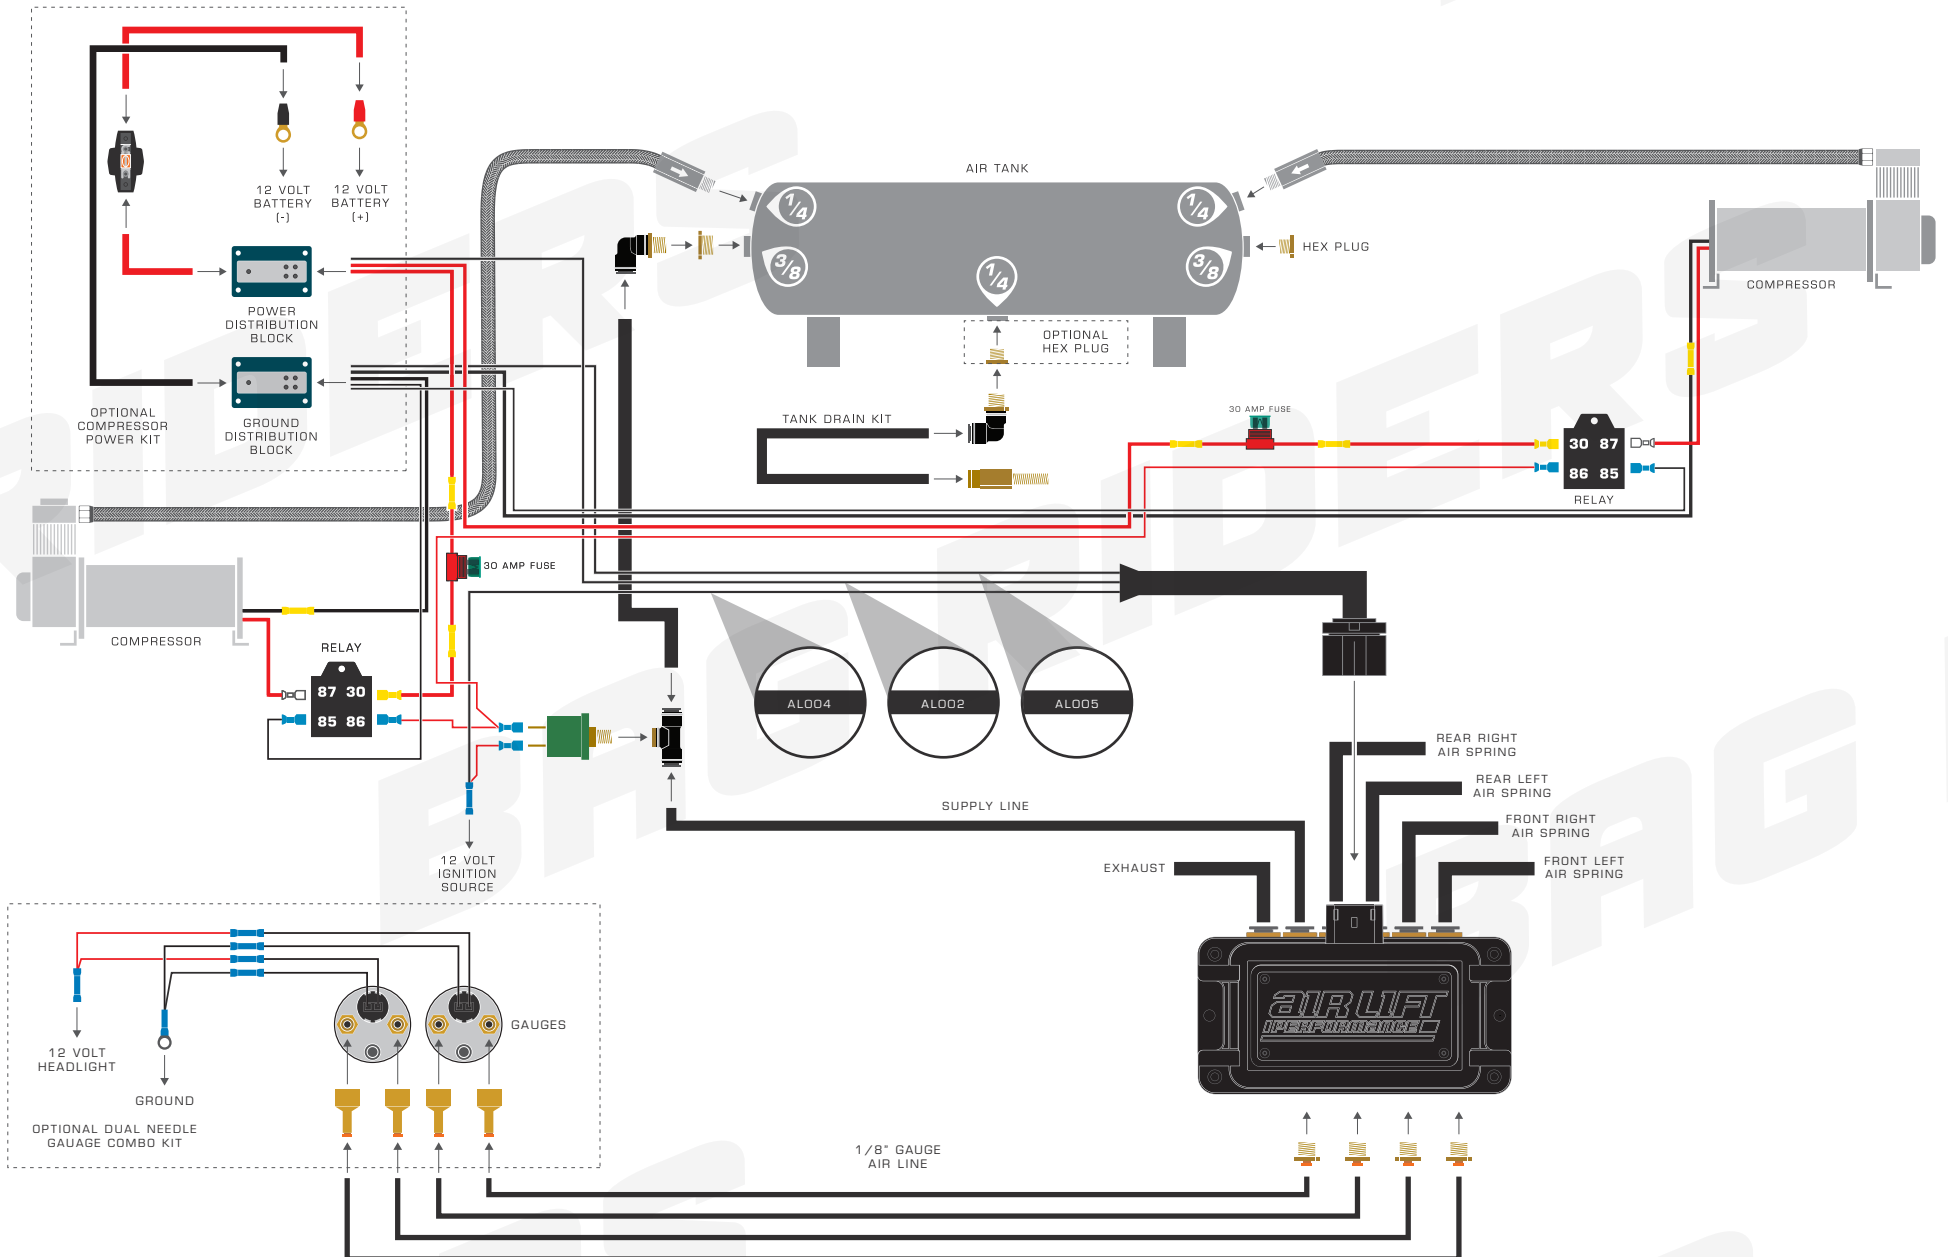

@BAG RIDERS, LLC. — NOT TO SCALE

DUAL COMPRESSORS WITHOUT WATER TRAP(S)

@BAG RIDERS, LLC. — NOT TO SCALE

SMC REPLACEMENT CHECK VALVE

@BAG RIDERS, LLC. — NOT TO SCALE

REMOVE STANDARD VIAIR CHECK VALVE.

REPLACE WITH SMC CHECK VALVE

INCLUDED COMPONENTS

@BAG RIDERS, LLC. — NOT TO SCALE

3S MANIFOLD

1 — Air Lift Manifold / ECU
1/4" or 3/8"

3S MAIN HARNESS

1 — 3S Main Power Harness

AIR TANK

1 — Air Lift Aluminum 4 Gallon Tank
End-ports, Polished or Raw

COMPRESSOR

1 — VIAIR 400C Compressor

TANK DRAIN KIT

5 — Air Lift 1/4 Inch Air Line
By the Foot

1 — SMC Swivel Elbow
1/4" PTC to 1/4" NPT

1 — Pace Inflation Valve
1/4" PTC

BAG RIDERS FITTING PACK

2 — Parker Brass Reducer
3/8" NPT to 1/4" NPT

4 — SMC Male Straight
1/8" PTC to 1/8" NPT

2 — Exta Dual Needle Gauge

2 — White 194 Gauge LED