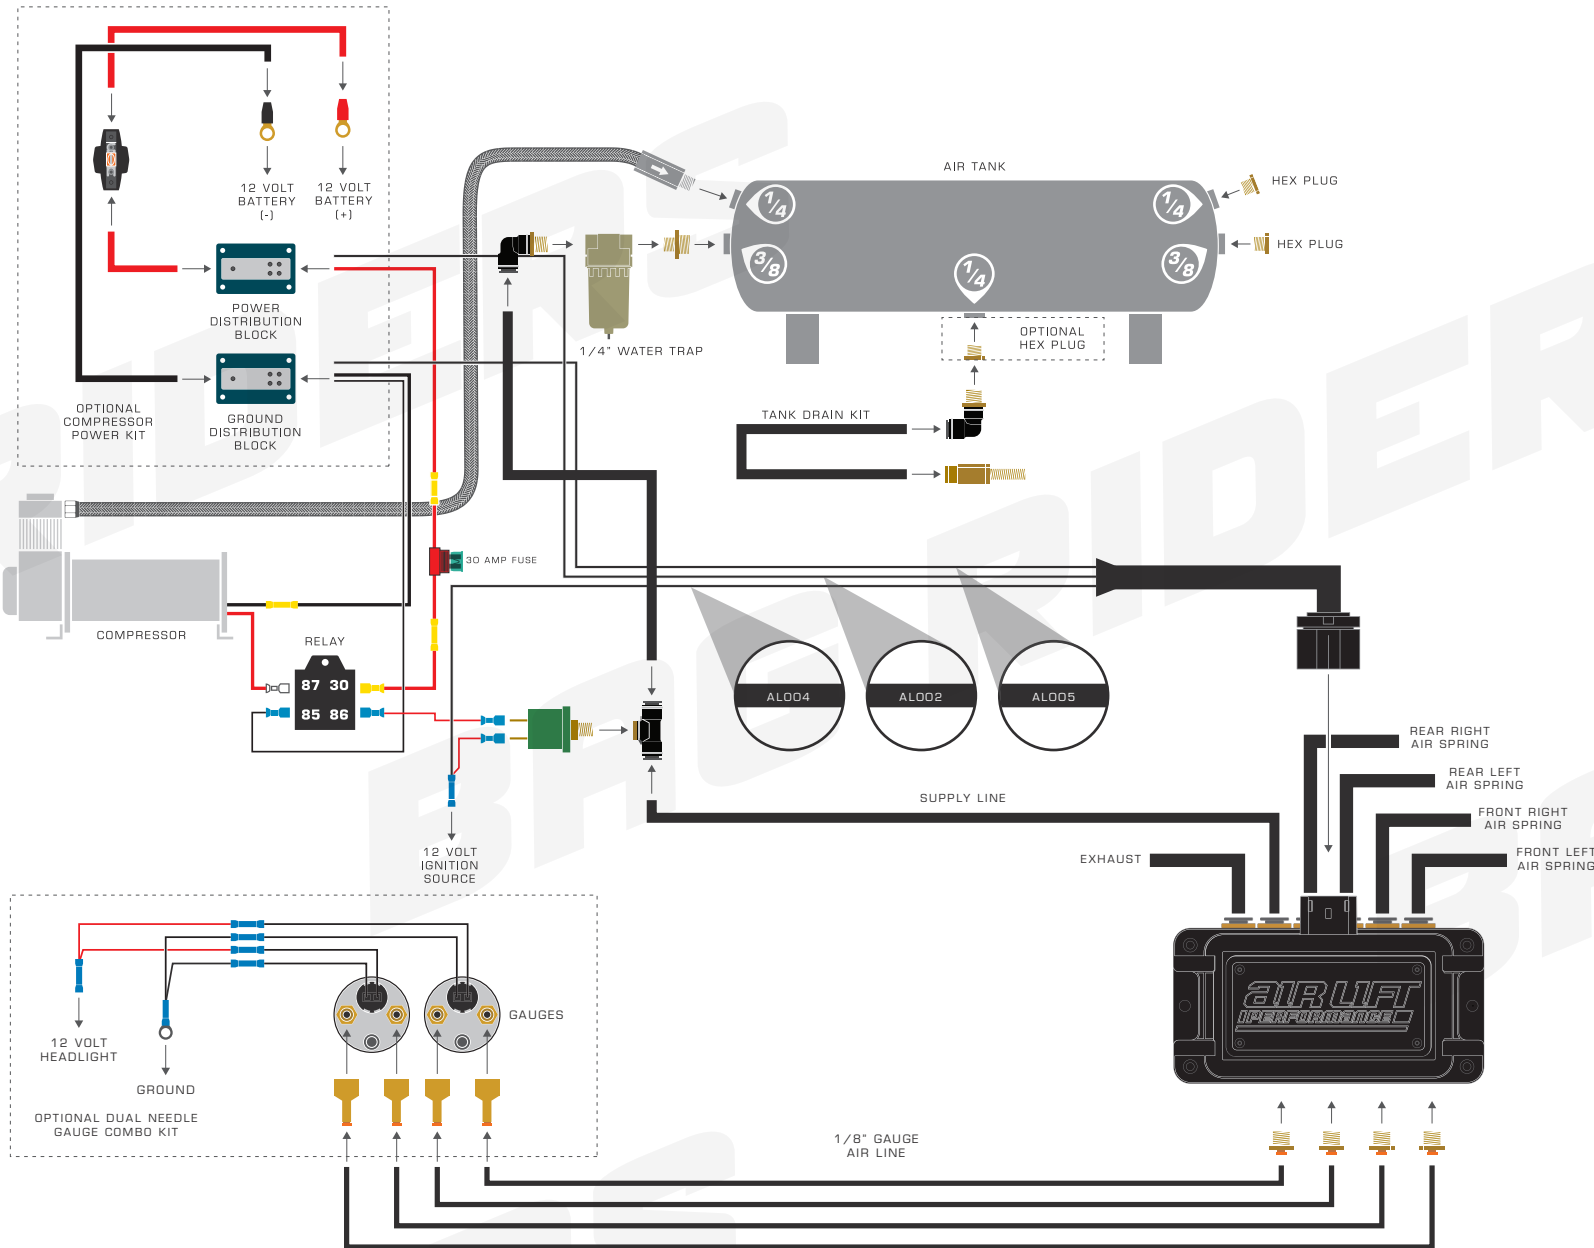

SINGLE COMPRESSOR WITH WATER TRAP(S)

@BAG RIDERS, LLC. — NOT TO SCALE